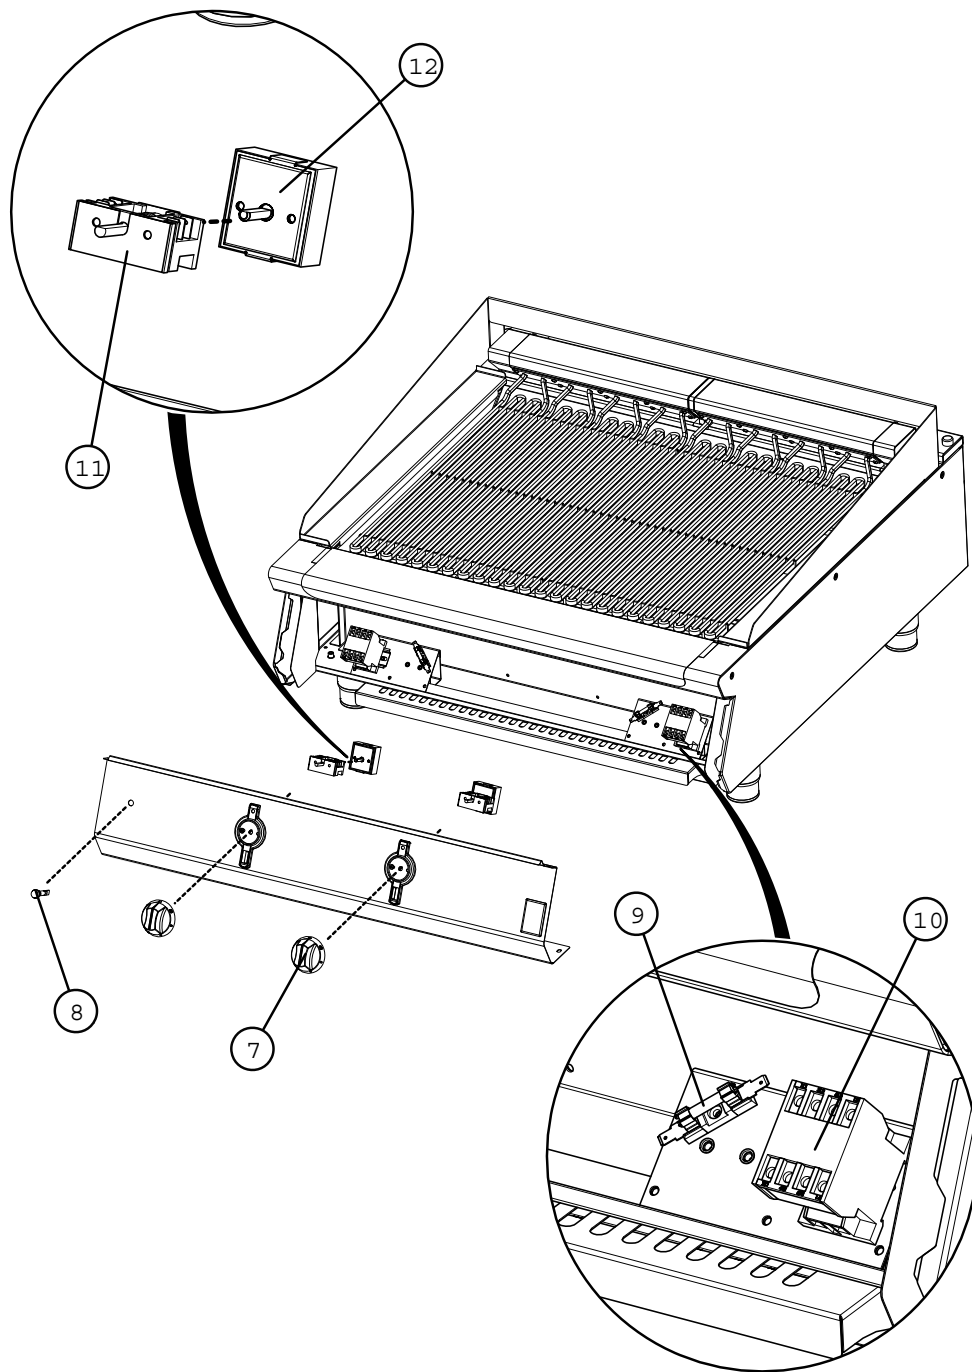

F900 SERIES

E9460 and E9490 Electric Chargrills

Common Controls

Common Controls

<u>Item</u>	<u>Description</u>	<u>Spares No.</u>	<u>Part No.</u>
7.	Control knob	733650003	RA9424
8.	Mains pilot light (<i>red</i>)	730962010	RA9249
9.	Fuse (2A)	734243006	R2292
10.	Contactator	734310440	R6160
11.	Switch	732910481	RZZ277
12.	Energy regulator	737630011	R5849